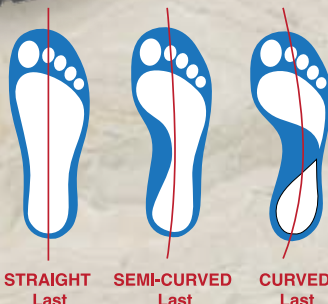

### ULTIMA STRAP UPPER

Leather upper with the stability of a straight last make this shoe great for those that need help with foot posture and balance. Firm heel counter for added support and comfort padded collar and tongue. Straight lasted shoes are designed to stabilize and balance the foot to reduce overpronation and supination