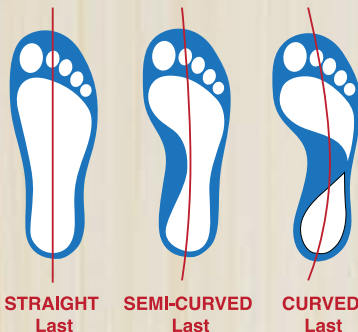

ULTIMA SUEDE

WAA302S

NEW
NOUVELLE

Colours / Couleur:
Black Suede / Noir - BSD
Doe - DOE

Medium (B):
6-10, 11, 12, 13
Wide (D):
6-10, 11, 12, 13
X Wide (2E):
6-10, 11, 12, 13

UPPER

Scotchgard™ treated suede upper with the stability of a straight last make this shoe great for those that need help with foot posture and balance. Firm heel counter for added support and comfort padded collar and tongue. Straight lasted shoes are designed to stabilize and balance the foot to reduce overpronation and supination

INSOLE

Ortholite® X25™ open cell foam has high levels of cushioning in thinner layers, perfect for high impact sports. EVA spacer to customize fit

OUTSOLE

Lightweight EVA midsole with rubber tread inserted for extra grip and traction on any surface

Straight Last stabilize and balance the foot to reduce overpronation and supination

ULTIMA

WAA302L

Colours / Couleur:
Grey / Gris - GRY

Medium (B):
6-11, 12, 13
Wide (D):
6-11, 12, 13
X Wide (2E):
6-11, 12, 13

UPPER

Leather upper with the stability of a straight last make this shoe great for those that need help with foot posture and balance. Firm heel counter for added support and comfort padded collar and tongue. Straight lasted shoes are designed to stabilize and balance the foot to reduce overpronation and supination

ULTIMA STRAP

WAA303L

Colours / Couleur:
Black / Noir - BLK

Medium (B):
6-11, 12, 13
Wide (D):
6-11, 12, 13
X Wide (2E):
6-11, 12, 13
XX Wide (4E):
6-11, 12, 13

INSOLE

Ortholite® X25™ open cell foam has high levels of cushioning in thinner layers, perfect for high impact sports. EVA spacer to customize fit

OUTSOLE

Lightweight EVA midsole with rubber tread inserted for extra grip and traction on any surface