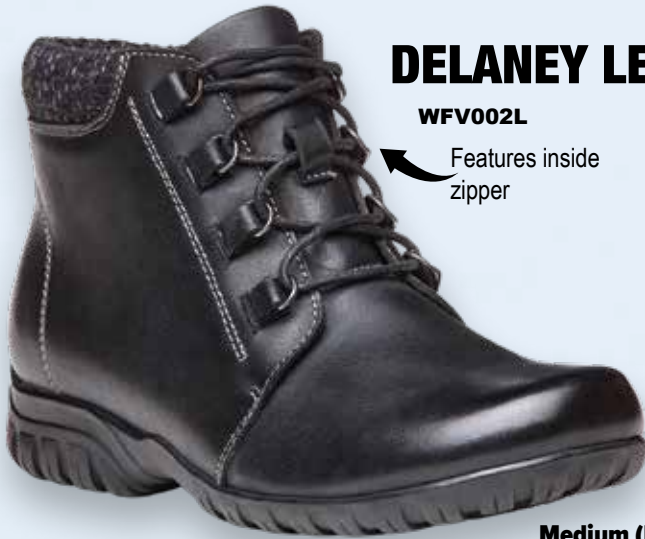

DELANEY LEATHER

WFV002L

Features inside zipper

5" HEIGHT

Colours / Couleur:

Black / Noir - BLK

Medium (B):

6-10, 11

Wide (D):

6-10, 11

X Wide (2E):

6-10, 11

XX Wide (4E):

6-10, 11

UPPER

Scotchgard™-treated leather or suede upper and strap with padded tweed fabric collar

INSOLE

Cushioned EVA insole and Nylex lining for year round wear. D-ring speed lacing for easy on and off